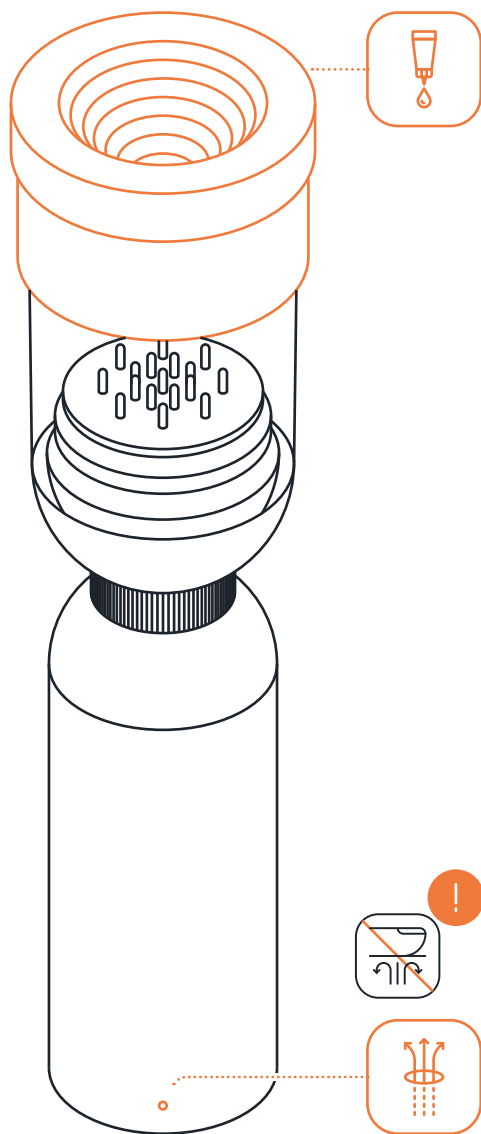

3

Use a waterbased lubricant on the selected areas.
Please don't cover up the exhaust hole. It will
stop the suction function from working.