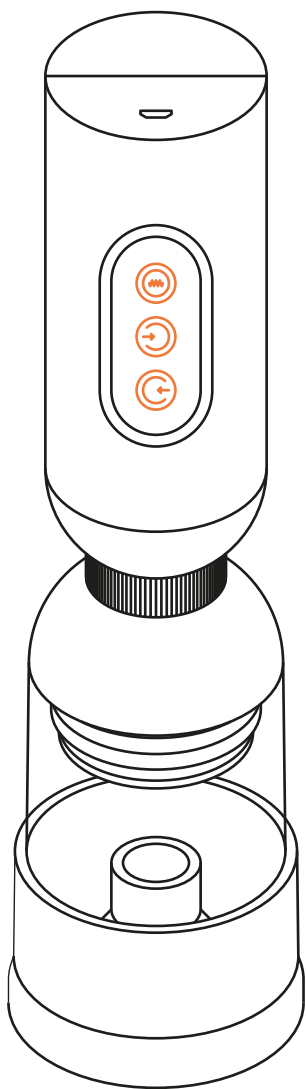

2

Hold for 3 seconds in order to turn the masturbator on/off. Press shortly for different settings.

When switched on, press and hold for extra suction.

Press for suction.