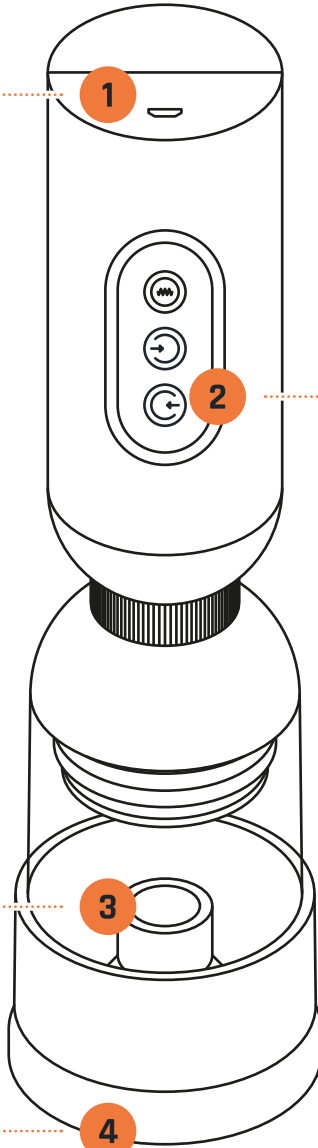

Quick start guide

a quick user manual for the use of the suction cup mount and adjust it to your preferences.

Page 03
charging
point

1

Page 04
button
information

2

Page 05
How to use

3

Page 06
How to clean

4