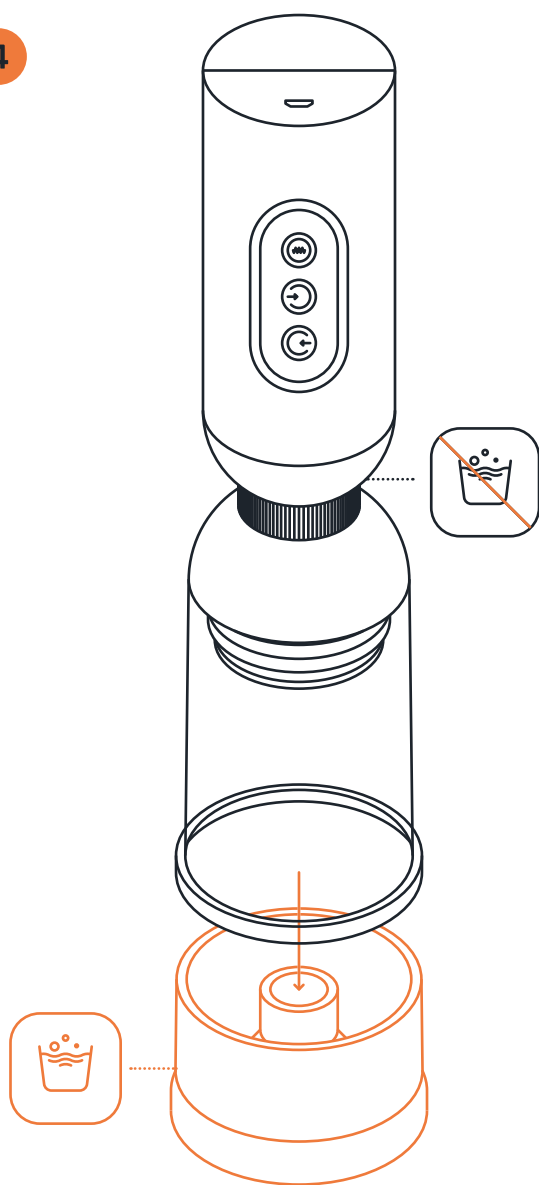

4

Pull to remove the silicone sleeve.
Clean sleeve as described in the manual.